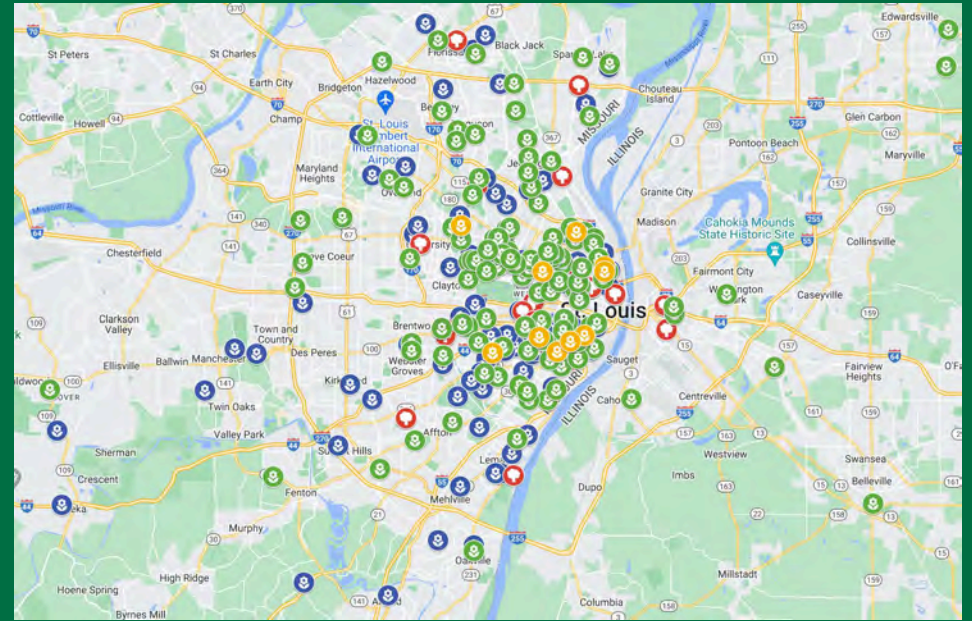

Seed St. Louis Network Gardens

Food Freedom for All

Empower People and Communities to Grow Food

ABOUT SEED ST. LOUIS

Since 1984, Seed St. Louis has connected people to the land, to their food, and to each other. We are a 501c 3 nonprofit who supports a network of over 250 community gardens, school gardens, and urban orchards in neighborhoods throughout the St. Louis region. Our purpose is to provide communities with the tools, education, and empowerment to grow their own food.